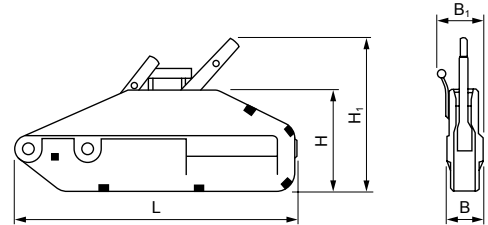

PULLING FORCE 500 - 3200 kg

STANDARD FEATURES

- Stable upright positioning of the unit due to the combination of handle and foot.
- Space-saving telescopic hand lever that can be safely attached to the unit by means of a hook-and-pile fastener. Short handle lever for Y05ST not telescopic.
- Overload protection is provided by a shearing pin. Spare shear pins are conveniently located in the carrying handle. A broken pin can be replaced without removing the load.
- Yaletrac ST uses a special flexible rope. It has six strands with a steel core and is identified by an orange strand. The rope is tapered at one end for easy threading and is fitted with an eye sling hook with safety latch on the other end.
- The parallel arrangement of the clamping system protects the rope by distributing the clamping forces evenly. A long rope advance per each lever stroke increases the working speed.

new!

Technical data model Yaletrac ST

Model	EAN-No. 4025092* 4053981**	Capacity WLL kg	Rope advance per double stroke in mm	Lever pull at WLL daN	Lever length mm	Rope diameter mm	Weight without rope kg	Rope weight kg/m
Y05ST	**983202	500	20	30	260	6.0	2.8	0.10
Y10ST	*422901	1000	60	23	800	8.4	8.5	0.29
Y16ST	*422925	1600	60	28	790/1190	11.5	15.8	0.53
Y32ST	*422963	3200	40	46	790/1190	16.0	27.2	1.00

Dimensions model Yaletrac ST

Model	Y05ST	Y10ST	Y16ST	Y32ST
L, mm	285	435	560	664
H, mm	116	178	205	240
H1, mm	164	235	280	350
B, mm	48	61	86	96
B1, mm	70	94	125	123

MODEL UPRATING

**NOW ALSO AVAILABLE:
500 daN PULLING FORCE!**
FOR MOBILE USE *new!*